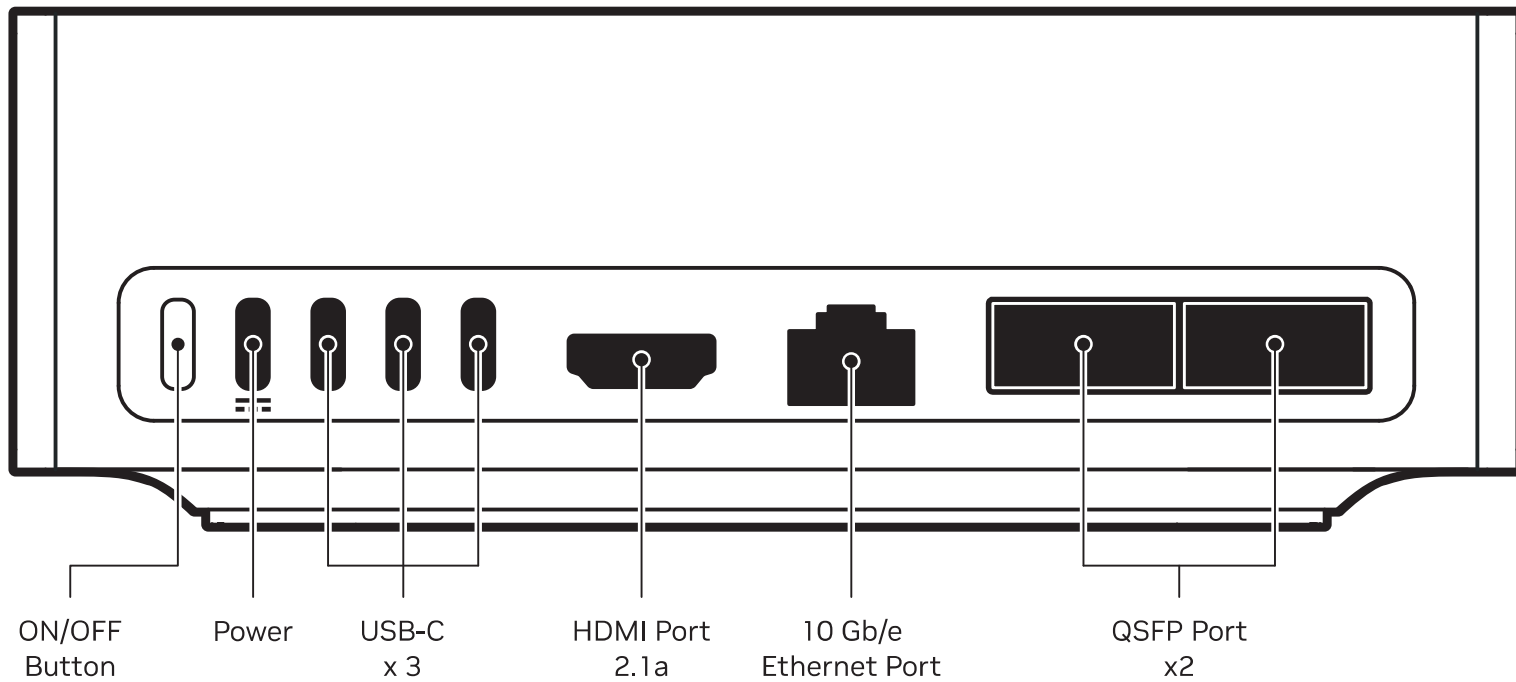

DGX™ Spark

Quick Start Guide

To get started, visit:
nvidia.com/dgx-spark

Information required for network device setup

PNY.

Ports and Connectivity

Standalone Device Setup

1