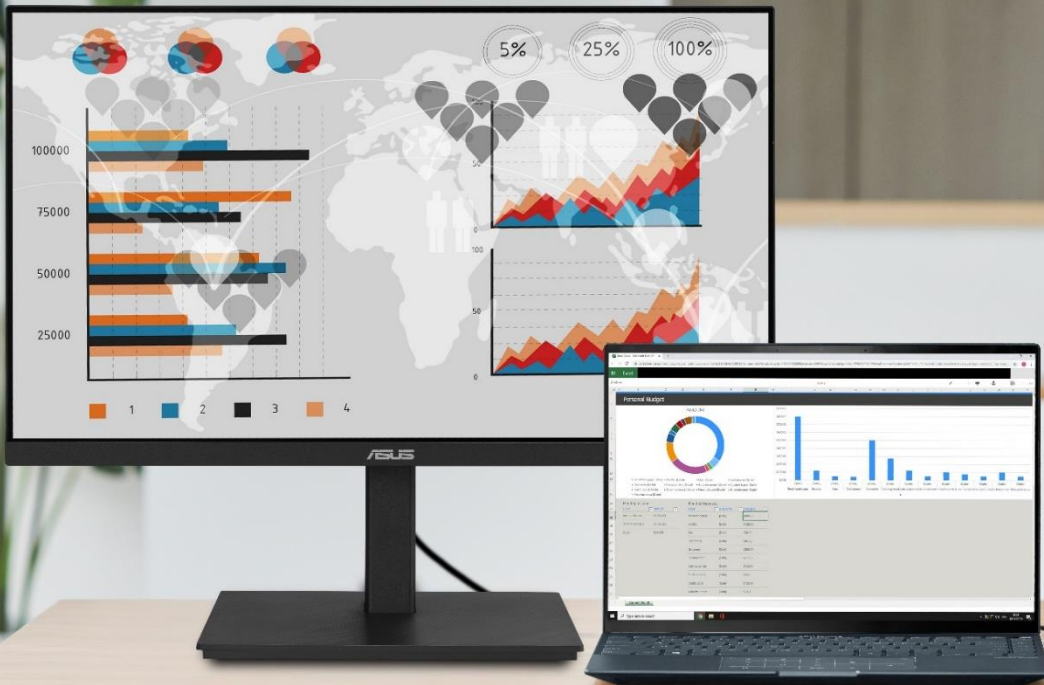

ASUS VA24ECPSN

178° Ultra-wide View Docking Monitor

Key Features

Frameless Design

Frameless, edge-to-edge design suitable for multi-display setups

IPS technology panels optimized for the finest image and color quality with 178° wide viewing angle

75 Hz
Refresh Rate

Eliminating blurry to gain the upper hand in current video games

USB Type-C Monitor

Full function USB-C connection for DisplayPort, video, USB data transmission and supports 65W power delivery